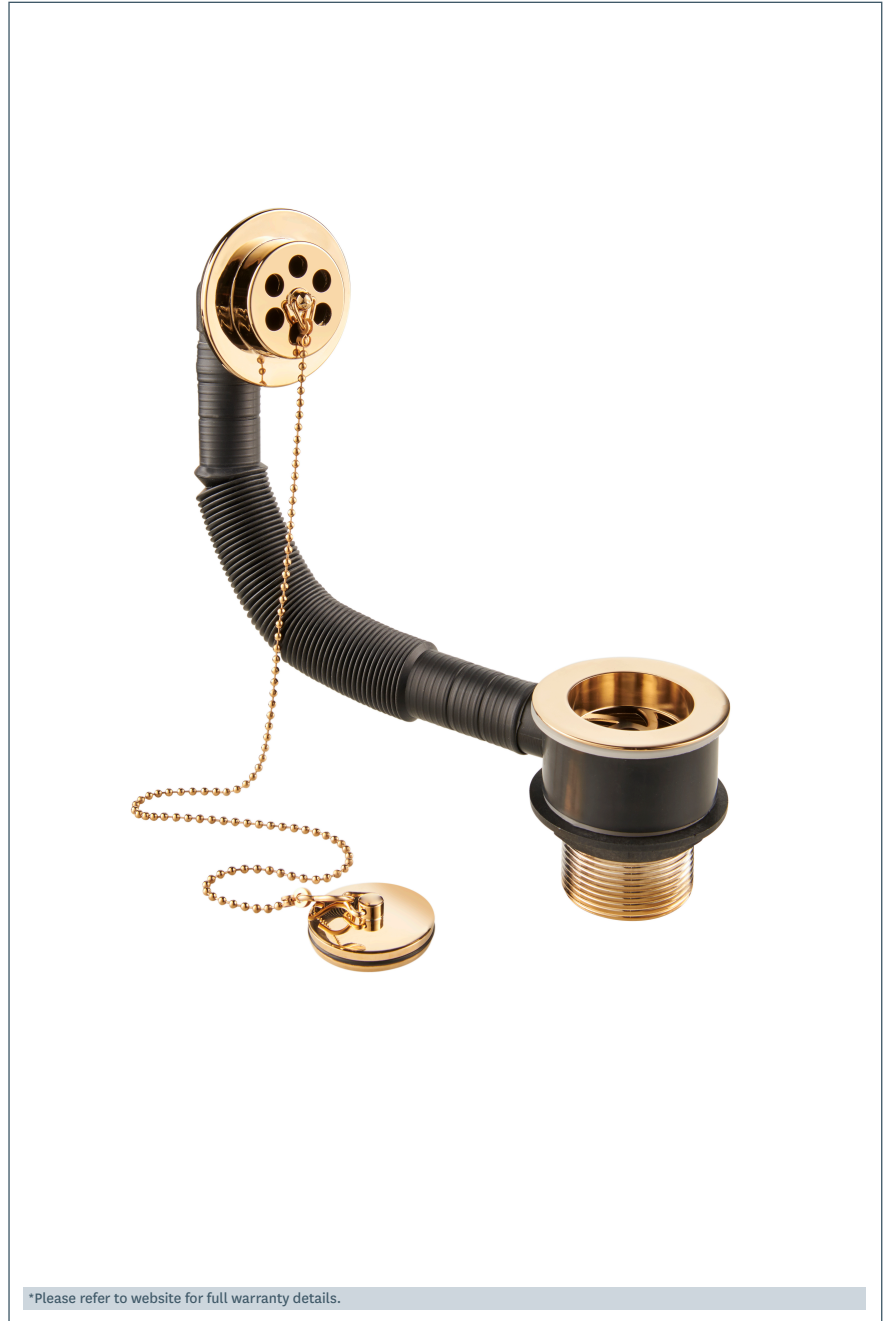

Waste

1 1/2" gold brass waste with brass body

Product Code: DW404/501

Finish: Gold

Features

Construction: Brass

Inlet Connections: 1 1/2"

· Complete with overflow assembly and brass plug