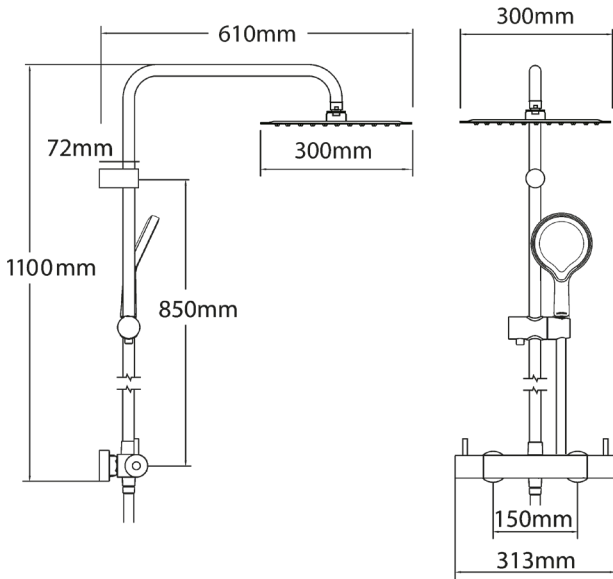

AIO S COOL TOUCH BAR SHOWER WITH DIVERTER - MATTE BLACK

CONSTRUCTION: Brass & ABS
CARTRIDGE/VALVE TYPE: Thermostatic
SUPPLY: Suitable For High Pressure Systems
INLET CONNECTIONS: 15mm Compression
WORKING PRESSURES: 1.0 - 5.0 bar
OPERATION: Separate Flow And Temperature Controls

- Safe Cool To Touch Body
- 38°C Temperature Hot Stop With Override Facility
- Overhead Can Swivel To Suit Your Bathroom
- Riser Height Of Both Overhead And Handset Can Be Adjusted
- Includes 300Mm Slim Overhead
- Includes Aurajet Aio S Handset With Lifetime Warranty
- Water Efficient Without Compromising Performance
- Meets With Part G - Handset Operates At 5.7 Lpm, Overhead At 8 Lpm

AJASDS01BK

Matte Black

Open Outlet Flow (Bar - l/min)

BAR	0.1	0.3	0.5	1.0	2.0	3.0	4.0	5.0
HANDSET FLOW	0	0	3.8	5	5	5.3	5.5	5.4
OVERHEAD FLOW	3.76	5.56	6.81	8	8	8	8	8

2201736

2204348

2201736

Please Note: Flow rate will be dictated by installation configurations.
 Please ensure to check the appropriate flow restrictor information if applicable.
 *Please refer to website for full warranty details.