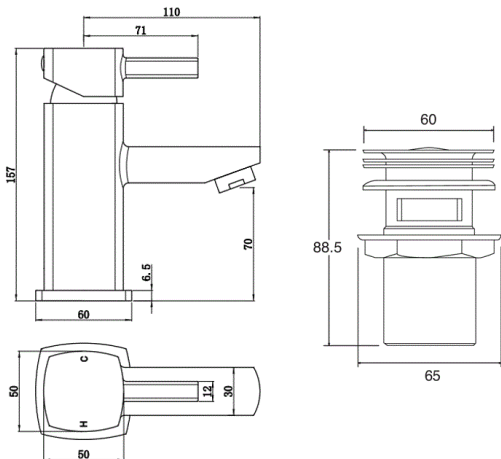

# Wexford Range

Wexford Basin Mixer & Press Top Waste

Product Code: WEX113

Finish: Chrome

## Features

- Construction:** Brass
- Valve/Cartridge type:** 40mm Ceramic Cartridge
- Supply:** Suitable For Low Pressure Systems
- Working Pressures:** 0.1 - 5.0 bar
- Inlet connections:** 1/2" BSP
- Flexi or Copper:** Flexi Tails - M10 - 400mm

- Suitable for high & low pressure systems
- 40mm ceramic cartridge
- Tilt and turn temperature and flow control
- Single flow outlet with pre-fitted flow straightener
- Fixing kit(metal horseshoe fixing plate, rubber horseshoe fixing washer, metal bar and locking nut)
- Supplied with 2 x M10-400mm flexi tails
- Complete with press top waste

### Spout

Flow 0.1	Flow 0.3	Flow 0.5	Flow 1.0	Flow 2.0	Flow 3.0	Flow 4.0	Flow 5.0
3	4.3	5.7	8.1	11.5	14.1	16.3	18.2

1906407