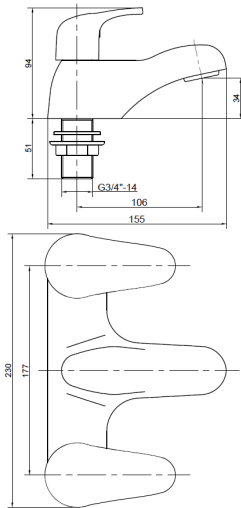

Adore

Adore Bath Filler

Product Code: ADORE108

Finish: Chrome

Features

- **Construction:** Brass
- **Valve/Cartridge type:** ¼ Turn Ceramic Disc
- **Supply:** Suitable For Low Pressure Systems
- **Working Pressures:** 0.1 - 5.0 bar
- **Inlet connections:** ¾" BSP
- **Flexi or Copper:** N/A

- Ceramic Disc Handles Ensures Smooth Operation And Longer Life
- Tilt And Turn Temperature And Flow Control
- Products Which Are Easy To Use By All The Family

*Please refer to website for full warranty details.

Flow (Bar - l/min, open outlet)

Spout

Flow 0.1	Flow 0.3	Flow 0.5	Flow 1.0	Flow 2.0	Flow 3.0	Flow 4.0	Flow 5.0
13.9	21.6	29.1	42.6	61.4	75.7	88	98.7

2501707

250104018