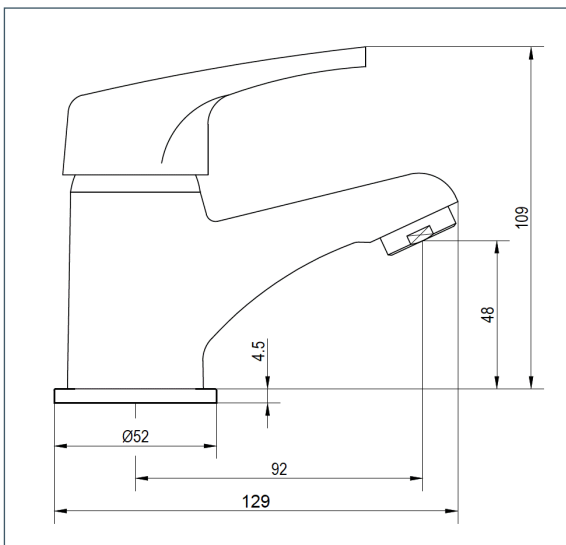

Adore

Adore Mini Basin Mixer

Product Code: ADORE313

Finish: Chrome

Features

- Construction:** Brass
- Valve/Cartridge type:** 35mm Ceramic Cartridge
- Supply:** Suitable For Low Pressure Systems
- Working Pressures:** 0.1 - 5.0 bar
- Inlet connections:** ½" BSP
- Flexi or Copper:** Flexi Tails - M10 - 350mm

Flow (Bar - l/min, open outlet)

Spout

Flow 0.1	Flow 0.3	Flow 0.5	Flow 1.0	Flow 2.0	Flow 3.0	Flow 4.0	Flow 5.0
5.8	8.5	11.3	16.2	23.1	28.4	32.9	36.9

2410806

250504001