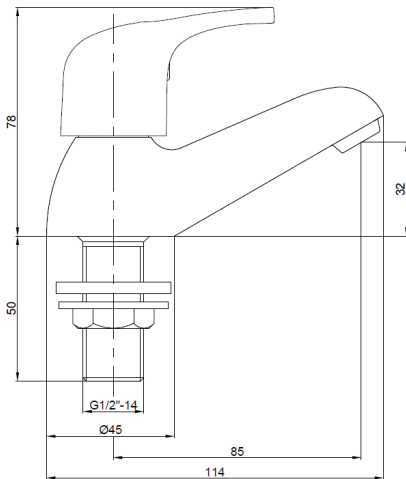

Adore

Adore Basin Taps

Product Code: ADORE101

Finish: Chrome

Features

- **Construction:** Brass
- **Valve/Cartridge type:** ¼ Turn Ceramic Disc
- **Supply:** Suitable For Low Pressure Systems
- **Working Pressures:** 0.1 - 5.0 bar
- **Inlet connections:** ½" BSP
- **Flexi or Copper:** N/A

- Ceramic Disc Handles Ensures Smooth Operation And Longer Life
- Products Which Are Easy To Use By All The Family

*Please refer to website for full warranty details.

Flow (Bar - l/min, open outlet)

Spout

Flow 0.1	Flow 0.3	Flow 0.5	Flow 1.0	Flow 2.0	Flow 3.0	Flow 4.0	Flow 5.0
4.4	6.7	8.9	12.9	18.4	22.7	26.2	29.4

2503727

250704009