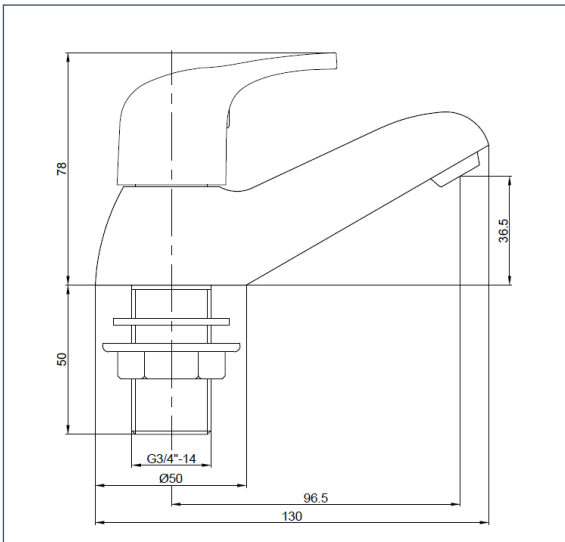

Adore

Adore Bath Taps

Product Code: ADORE102

Finish: Chrome

Features

- **Construction:** Brass
- **Valve/Cartridge type:** ¼ Turn Ceramic Disc
- **Supply:** Suitable For Low Pressure Systems
- **Working Pressures:** 0.1 - 5.0 bar
- **Inlet connections:** ¾" BSP
- **Flexi or Copper:** N/A

- Ceramic Disc Handles Ensures Smooth Operation And Longer Life
- Tilt And Turn Temperature And Flow Control
- Optimised For Bath Filling
- Products Which Are Easy To Use By All The Family

*Please refer to website for full warranty details.

Flow (Bar - l/min, open outlet)

Spout

Flow 0.1	Flow 0.3	Flow 0.5	Flow 1.0	Flow 2.0	Flow 3.0	Flow 4.0	Flow 5.0
10.1	15.6	20.8	30.3	43.5	53.5	61.8	69.2

2503728

250804006