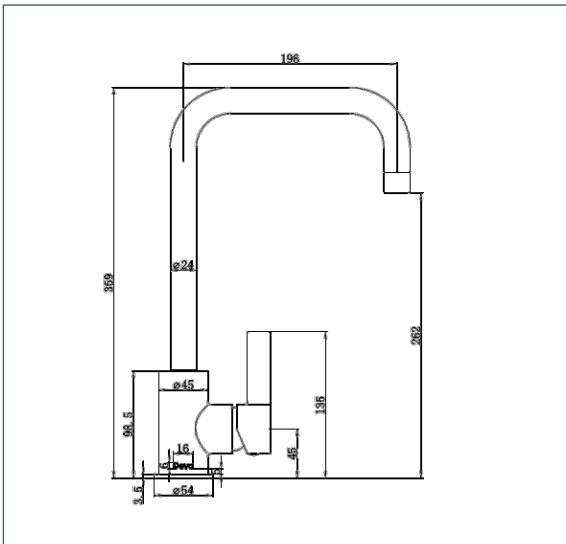

## Features

- Construction:** Brass
- Valve/Cartridge type:** 35mm Ceramic Cartridge
- Supply:** Suitable For High Pressure Systems
- Working Pressures:** 0.5 - 5.0 bar
- Inlet connections:** ½" BSP
- Flexi or Copper:** Flexi Tails - M10 - 400mm

## Flow (Bar - l/min, open outlet)