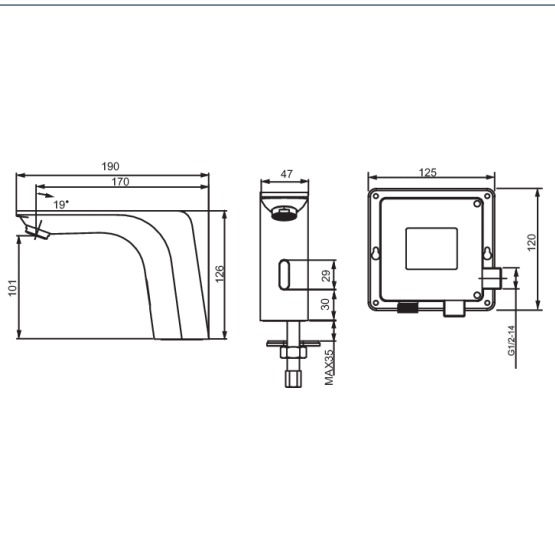

SENSOR

Mono Basin Sensor Tap

Product Code: SENSOR7/D

Finish: Chrome

DevaTM by METHVEN

Features

- Construction:** Brass
- Valve/Cartridge type:** Electro Valve
- Supply:** Suitable For High Pressure Systems
- Working Pressures:** 0.5 - 5.0 bar
- Inlet connections:** 1/2" BSP
- Flexi or Copper:** Flexi Tails

*Please refer to website for full warranty details.

Flow (Bar - l/min, open outlet)

Spout

Flow 0.1	Flow 0.3	Flow 0.5	Flow 1.0	Flow 2.0	Flow 3.0	Flow 4.0	Flow 5.0
0	0	5.7	5.7	5.7	5.7	5.7	5.7

250302052