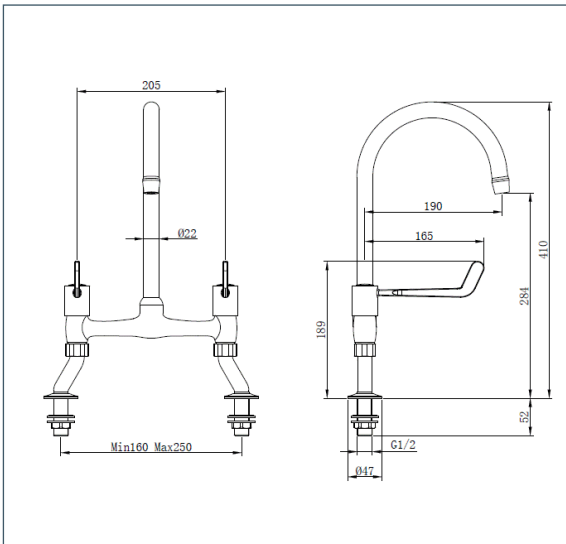

Lever

Lever Action Bridge Sink Mixer With 6" Levers

Product Code: DLV305B

Finish: Chrome

Features

- Construction:** Brass
- Valve/Cartridge type:** ¼ Turn Ceramic Disc
- Supply:** Suitable For Low Pressure Systems
- Working Pressures:** 0.1 - 5.0 bar
- Inlet connections:** ½" BSP

- 1/4 Turn Ceramic Disc Handles Ensure A Smooth Operation
- Dual Flow
- Features Adjustable Centre Pillars For Easy Installation
- Swivel Spout

*Please refer to website for full warranty details.

Flow (Bar - l/min, open outlet)

Spout

Flow 0.1	Flow 0.3	Flow 0.5	Flow 1.0	Flow 2.0	Flow 3.0	Flow 4.0	Flow 5.0
7.6	11.8	15.9	23.2	33.3	41	47.5	53.3

2507748

250904006