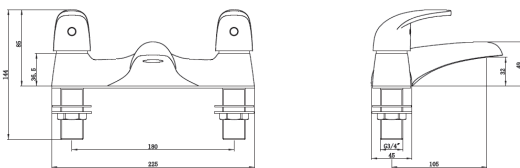

Features

- **Construction:** Brass
- **Valve/Cartridge type:** 1/4 Turn Ceramic Disc
- **Supply:** Suitable For Low Pressure Systems
- **Working Pressures:** 0.1 - 5.0 bar
- **Inlet connections:** 3/4" BSP
- **Flexi or Copper:** N/A

- 1/4 Turn Ceramic Handles Ensure A Smooth Operation
- Supplied With Brass Back Nuts For A Superior Lasting Fit
- Easy Identifiable Hot And Cold Water Selection
- Suitable For High & Low Pressure Systems