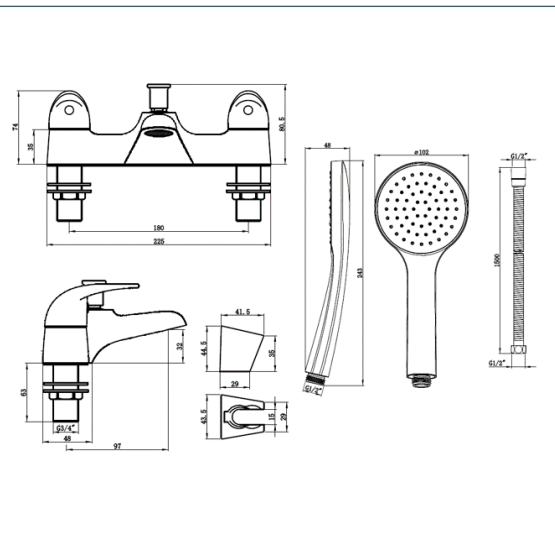

## Features

- Construction: Brass
- Valve/Cartridge type: ¼ Turn Ceramic Disc
- Supply: Suitable For Low Pressure Systems
- Working Pressures: 0.1 - 5.0 bar
- Inlet connections: ¾" BSP

- 1/4 Turn Ceramic Handles Ensure A Smooth Operation
- Comes Complete With Single Mode Handset, 1.5m Shower Hose And Wall Bracket
- Supplied With Brass Back Nuts For A Superior Lasting Fit
- Easy Identifiable Hot And Cold Water Selection
- Suitable For High & Low Pressure Systems

### Handset

2.6	4.1	5.5	8.2	12.2	15.5	18.6	21.6
-----	-----	-----	-----	------	------	------	------

240404048