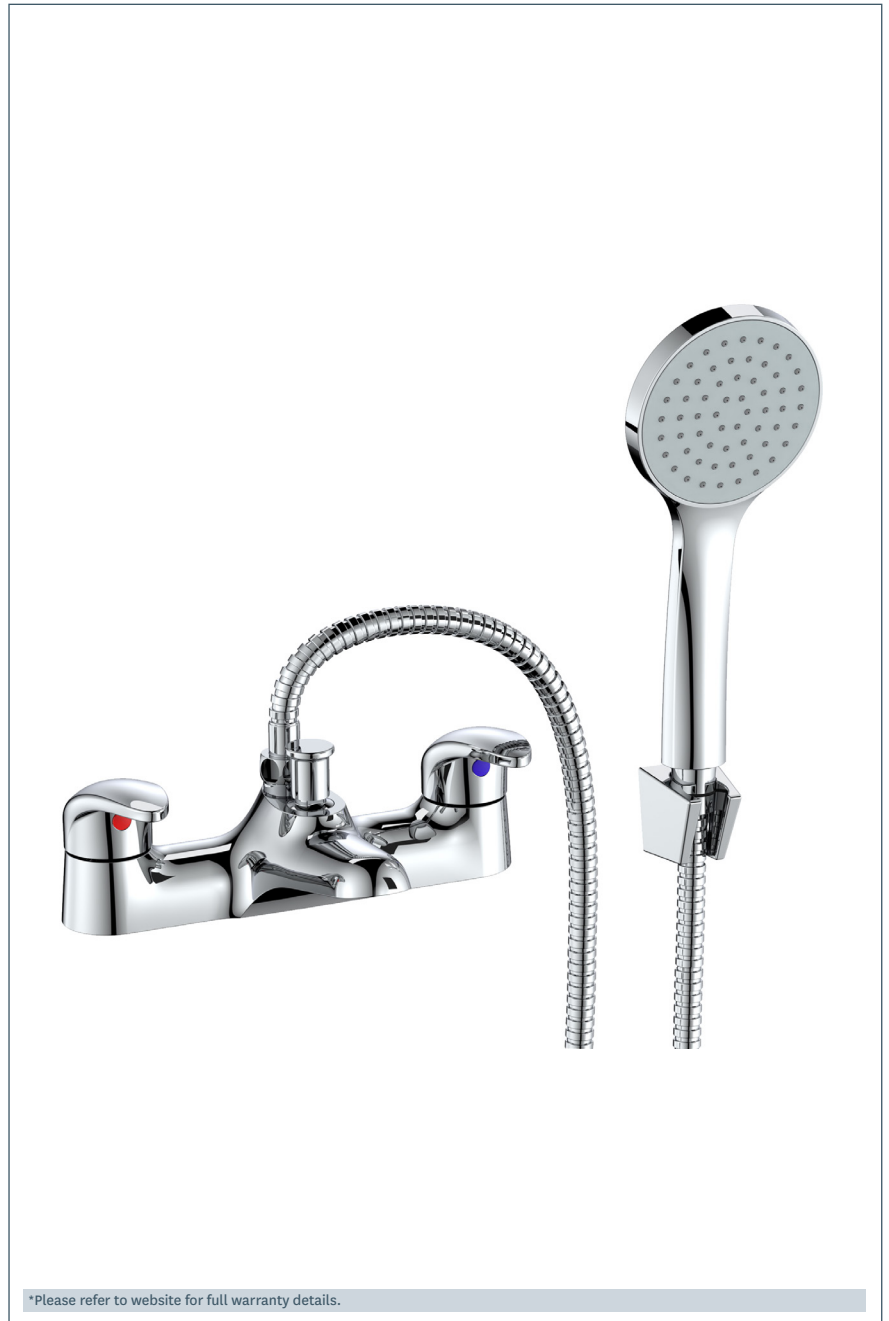

# Clifden Range

Clifden Bath Shower Mixer

Product Code: CLF106

Finish: Chrome

## Features

- Construction: Brass
- Valve/Cartridge type: ¼ Turn Ceramic Disc
- Supply: Suitable For Low Pressure Systems
- Working Pressures: 0.1 - 5.0 bar
- Inlet connections: ¾" BSP

- 1/4 Turn Ceramic Handles Ensure A Smooth Operation
- Comes Complete With Single Mode Handset, 1.5m Shower Hose And Wall Bracket
- Supplied With Brass Back Nuts For A Superior Lasting Fit
- Easy Identifiable Hot And Cold Water Selection
- Suitable For High & Low Pressure Systems