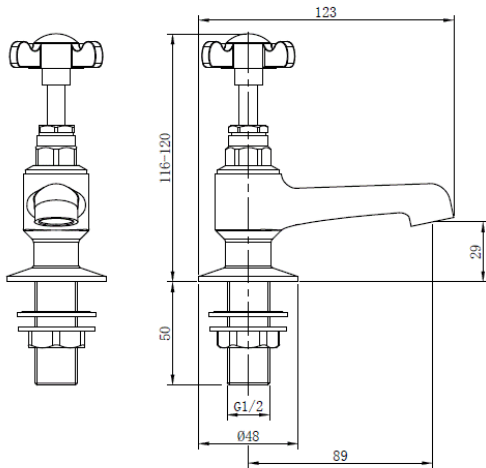

Coronation

Coronation Basin Taps - Gold

Product Code: CR19/501

Finish: Gold

Features

- Construction:** Brass
- Valve/Cartridge type:** Non-rising Spindle Headworks
- Supply:** Suitable For Low Pressure Systems
- Working Pressures:** 0.1 - 5.0 bar
- Inlet connections:** 1/2" BSP
- Flexi or Copper:** N/A

- Single Flow Taps
- Non-Rising Spindle Headworks
- Brass Backnuts
- 5 Years Warranty On The Outer Finish

*Please refer to website for full warranty details.

Flow (Bar - l/min, open outlet)

Spout

Flow 0.1	Flow 0.3	Flow 0.5	Flow 1.0	Flow 2.0	Flow 3.0	Flow 4.0	Flow 5.0
6.5	9.4	12.3	17.6	24.9	30.5	35.3	39.6