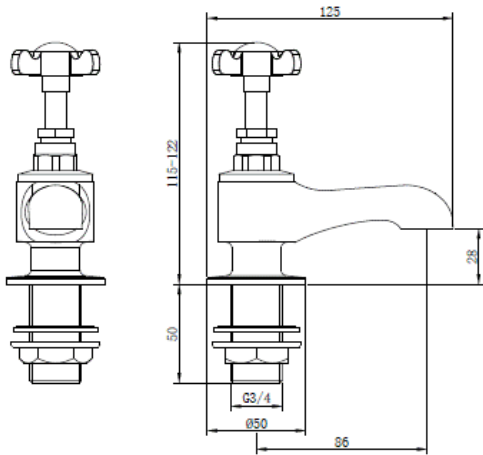

Coronation

Coronation Bath Taps - Gold

Product Code: CR20/501

Finish: Gold

Features

- Construction:** Brass
- Valve/Cartridge type:** Non-rising Spindle Headworks
- Supply:** Suitable For Low Pressure Systems
- Working Pressures:** 0.1 - 5.0 bar
- Inlet connections:** 3/4" BSP
- Flexi or Copper:** N/A

- Suitable For High & Low Pressure Systems
- Non-Rising Spindle Headworks
- Single Flow Taps
- Brass Backnuts
- 5 Years Warranty On The Outer Finish

*Please refer to website for full warranty details.

Flow (Bar - l/min, open outlet)

Spout

Flow 0.1	Flow 0.3	Flow 0.5	Flow 1.0	Flow 2.0	Flow 3.0	Flow 4.0	Flow 5.0
16.1	23.6	30.9	44.2	63.2	77.1	86.8	95.4

2505722

250604014