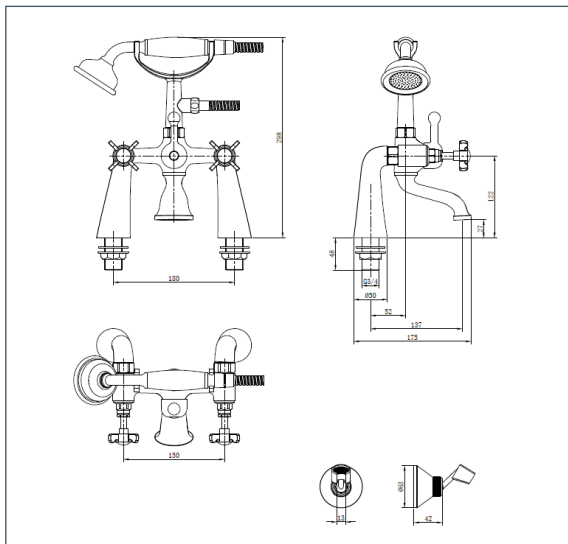

# Coronation

Coronation Bath Shower Mixer

Product Code: CR23

Finish: Chrome

## Features

Construction:	Brass
Valve/Cartridge type:	Non-rising Spindle Headworks
Supply:	Suitable For Low Pressure Systems
Working Pressures:	0.1 - 5.0 bar
Inlet connections:	¾" BSP

- Comes Complete With Single Mode Handset, 1.5m Metal Interlocked Shower Hose, Wall Bracket & Handset Cradle
- Suitable For High & Low Pressure Systems
- Non-Rising Spindle Headworks
- Brass Backnuts
- Handset Cradle Can Be Installed Left Or Right Hand Facing

### Spout

Flow 0.1	Flow 0.3	Flow 0.5	Flow 1.0	Flow 2.0	Flow 3.0	Flow 4.0	Flow 5.0
5.7	8.1	10.6	15.2	21.5	25.8	29.2	32.1

### Handset

2.4	3.8	5.1	7.6	11.5	14.7	17.6	20.3
-----	-----	-----	-----	------	------	------	------

250715307