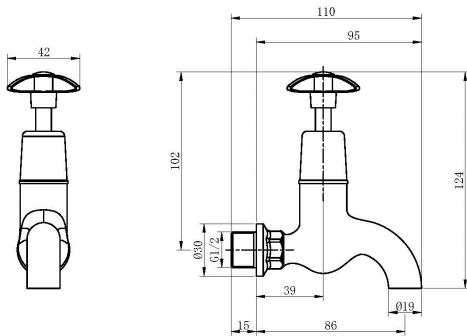

Cross Handle

Cross Handle Bib Taps

Product Code: 095X

Finish: Chrome

Features

- **Construction:** Brass
- **Valve/Cartridge type:** Non-rising Spindle Headworks
- **Supply:** Suitable For Low Pressure Systems
- **Working Pressures:** 0.1 - 5.0 bar
- **Inlet connections:** 1/2" BSP
- **Flexi or Copper:** N/A

- Additional Set Of Red And Blue Indices Included
- Ideal For Commercial Uses Such As Food, Catering Etc
- Hygienic Design
- Suitable For Wall Mounted Installation, For Convenient Filling And Full Access To Water Outlet

*Please refer to website for full warranty details.

Flow (Bar - l/min, open outlet)

Spout

Flow 0.1	Flow 0.3	Flow 0.5	Flow 1.0	Flow 2.0	Flow 3.0	Flow 4.0	Flow 5.0
10	14.6	19	27.2	38.7	47.5	54.6	61.2

250515014