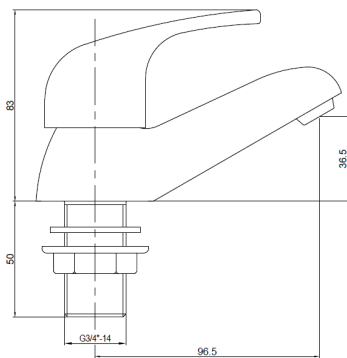

Eider

Eider Bath Taps

Product Code: EDR02/CP

Finish: Chrome

Features

- Construction:** Brass
- Valve/Cartridge type:** ¼ Turn Ceramic Disc
- Supply:** Suitable For Low Pressure Systems
- Working Pressures:** 0.1 - 5.0 bar
- Inlet connections:** ¾" BSP
- Flexi or Copper:** N/A

- Ceramic Disc Handles Ensures Smooth Operation And Longer Life
- Optimised For Bath Filling
- Products Which Are Easy To Use By All The Family

*Please refer to website for full warranty details.

Flow (Bar - l/min, open outlet)

Spout

Flow 0.1	Flow 0.3	Flow 0.5	Flow 1.0	Flow 2.0	Flow 3.0	Flow 4.0	Flow 5.0
10.1	15.6	20.8	30.3	43.5	53.5	61.8	69.2

2503728

250804006