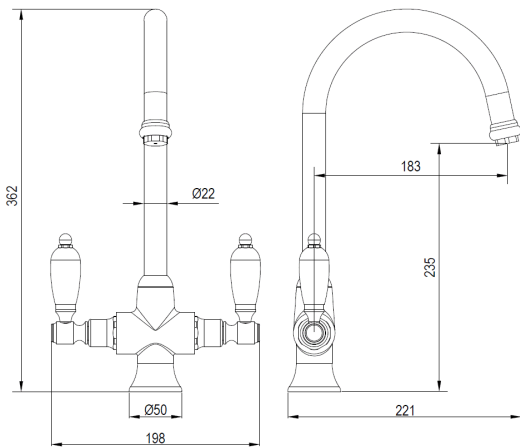

Georgian

Georgian Mono Sink Mixer -Bronze

Product Code: SM056/BZ

Finish: Bronze

Features

- Construction:** Brass
- Valve/Cartridge type:** ¼ Turn Ceramic Disc
- Supply:** Suitable For Low Pressure Systems
- Working Pressures:** 0.1 - 5.0 bar
- Inlet connections:** 15mm Copper
- Flexi or Copper:** Copper Tails -M10

- 1/4 Turn Ceramic Handles Ensure A Smooth Operation
- The high spout allows ultimate access to your sink for all your washing up
- Swivel Spout
- Dual Flow
- 5 Years Warranty On The Outer Finish

*Please refer to website for full warranty details.

Flow (Bar - l/min, open outlet)

Spout

Flow 0.1	Flow 0.3	Flow 0.5	Flow 1.0	Flow 2.0	Flow 3.0	Flow 4.0	Flow 5.0
6	9.1	12	17.3	24.8	30.5	35.1	39

2504729

250504025