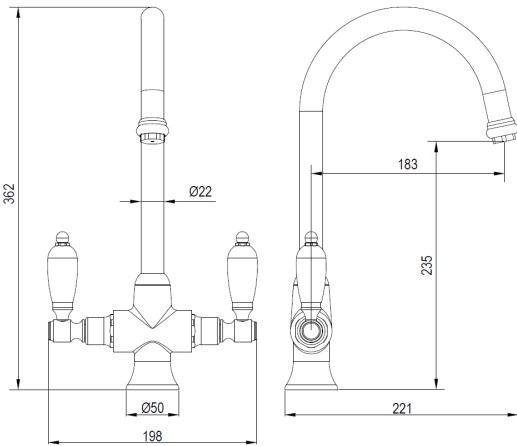

Georgian

Georgian Mono Sink Mixer

Product Code: SM056

Finish: Chrome

Features

- Construction:** Brass
- Valve/Cartridge type:** ¼ Turn Ceramic Disc
- Supply:** Suitable For Low Pressure Systems
- Working Pressures:** 0.1 - 5.0 bar
- Inlet connections:** 15mm Copper
- Flexi or Copper:** Copper Tails -M10

- 1/4 Turn Ceramic Handles Ensure A Smooth Operation
- The high spout allows ultimate access to your sink for all your washing up
- Swivel Spout
- Dual Flow

*Please refer to website for full warranty details.

Flow (Bar - l/min, open outlet)

Spout

Flow 0.1	Flow 0.3	Flow 0.5	Flow 1.0	Flow 2.0	Flow 3.0	Flow 4.0	Flow 5.0
6	9.1	12	17.3	24.8	30.5	35.1	39

2504729

250504025