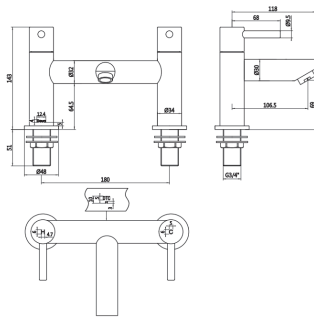

# Insignia

Insignia deck mounted bath filler

Product Code: INS108

Finish: Chrome

## Features

- Construction:** Brass
- Valve/Cartridge type:** Ceramic Disc Valves
- Supply:** Suitable For All Plumbing Systems
- Working Pressures:** 0.1 - 5.0 bar
- Inlet connections:** 3/4" BSP
- Flexi or Copper:** N/A

## Flow (Bar - l/min, open outlet)

### Spout

Flow 0.1	Flow 0.3	Flow 0.5	Flow 1.0	Flow 2.0	Flow 3.0	Flow 4.0	Flow 5.0
9.5	16.2	20.8	29.2	41.3	50.8	58.6	65.5

2207727

2207353