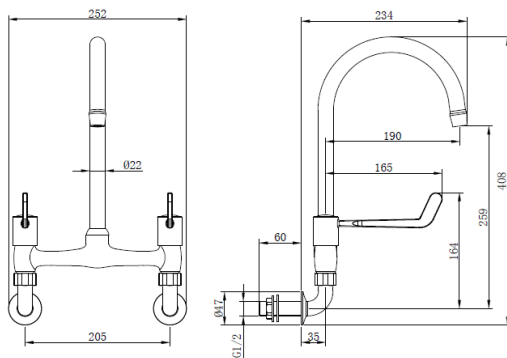

Lever

Lever Action Wall Mounted Bridge Sink Mixer With 6" Levers

Product Code: DLV305WM

Finish: Chrome

Features

- Construction:** Brass
- Valve/Cartridge type:** ¼ Turn Ceramic Disc
- Supply:** Suitable For Low Pressure Systems
- Working Pressures:** 0.1 - 5.0 bar
- Inlet connections :** ½" BSP

- 1/4 Turn Ceramic Disc Handles Ensure A Smooth Operation
- Dual Flow
- Swivel Spout

*Please refer to website for full warranty details.

Flow (Bar - l/min, open outlet)

Spout

Flow 0.1	Flow 0.3	Flow 0.5	Flow 1.0	Flow 2.0	Flow 3.0	Flow 4.0	Flow 5.0
7.6	11.8	15.9	23.2	33.3	41	47.5	53.3