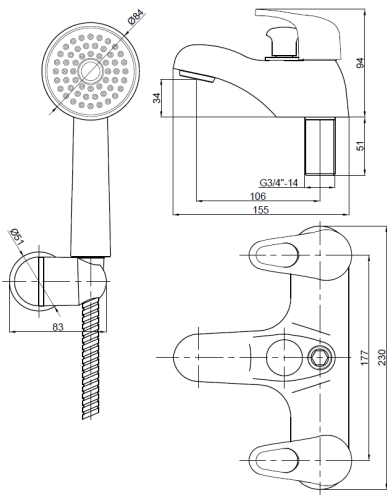

Lace Range

Lace Deck Mounted Bath Shower Mixer

Product Code: LACE106

Finish: Chrome

Features

- Construction: Brass & ABS
- Valve/Cartridge type: ¼ Turn Ceramic Disc
- Supply: Suitable For Low Pressure Systems
- Working Pressures: 0.1 - 5.0 bar
- Inlet connections: ¾" BSP

- Comes Complete With Single Mode Shower Kit And Wall Bracket
- 1/4 Turn Ceramic Handles Ensure A Smooth Operation
- Single Mode Handset
- Products Which Are Easy To Use By All The Family

*Please refer to website for full warranty details.

Flow (Bar - l/min, open outlet)

Spout

Flow 0.1	Flow 0.3	Flow 0.5	Flow 1.0	Flow 2.0	Flow 3.0	Flow 4.0	Flow 5.0
13.9	21.6	29.1	42.6	61.4	75.7	88	98.7

Handset

3.4	5.7	8	12.3	18	22.6	26.5	29.9
-----	-----	---	------	----	------	------	------