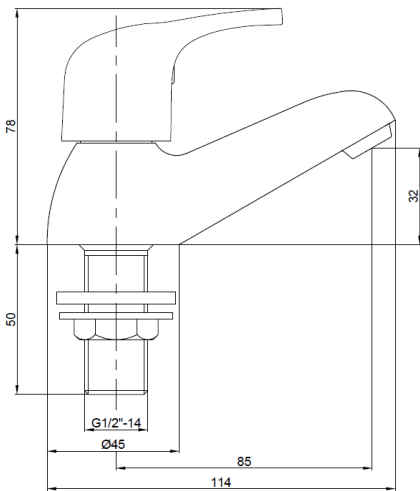

Lace Range

Lace Basin Taps

Product Code: LACE101

Finish: Chrome

Features

- Construction:** Brass
- Valve/Cartridge type:** ¼ Turn Ceramic Disc
- Supply:** Suitable For Low Pressure Systems
- Working Pressures:** 0.1 - 5.0 bar
- Inlet connections:** ½" BSP
- Flexi or Copper:** N/A

- 1/4 Turn Ceramic Handles Ensure A Smooth Operation
- Products Which Are Easy To Use By All The Family

*Please refer to website for full warranty details.

Flow (Bar - l/min, open outlet)

Spout

Flow 0.1	Flow 0.3	Flow 0.5	Flow 1.0	Flow 2.0	Flow 3.0	Flow 4.0	Flow 5.0
4.4	6.7	8.9	12.9	18.4	22.7	26.2	29.4