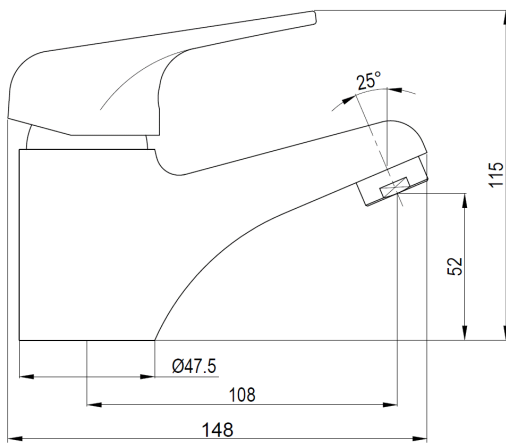

Lace Range

Lace Basin Mixer & Press Top Waste

Product Code: LACE113

Finish: Chrome

Features

- **Construction:** Brass
- **Valve/Cartridge type:** 40mm Ceramic Cartridge
- **Supply:** Suitable For Low Pressure Systems
- **Working Pressures:** 0.1 - 5.0 bar
- **Inlet connections:** ½" BSP
- **Flexi or Copper:** Flexi Tails - M12 - 300mm

- Ceramic Cartridge For Smooth Operation
- Tilt And Turn Temperature And Flow Control
- Comes Complete With Press Top Waste
- Products Which Are Easy To Use By All The Family

*Please refer to website for full warranty details.

Flow (Bar - l/min, open outlet)

Spout

Flow 0.1	Flow 0.3	Flow 0.5	Flow 1.0	Flow 2.0	Flow 3.0	Flow 4.0	Flow 5.0
5.1	7.7	10.2	14.7	21.1	25.9	30	33.6

2410806

250504001