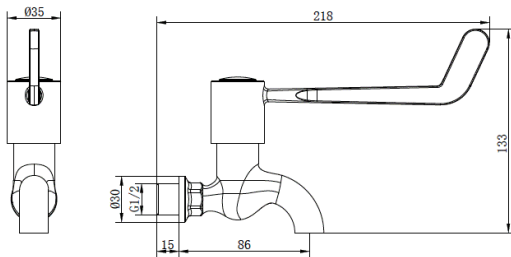

Lever

Lever Action Bib Taps With 6" Levers

Product Code: DLV095

Finish: Chrome

Features

- Construction:** Brass
- Valve/Cartridge type:** ¼ Turn Ceramic Disc
- Supply:** Suitable For Low Pressure Systems
- Working Pressures:** 0.1 - 5.0 bar
- Inlet connections:** ½" BSP
- Flexi or Copper:** N/A

- 1/4 Turn Ceramic Disc Handles Ensure A Smooth Operation
- Ideal For Commercial Uses Such As Food, Catering Etc
- Hygienic Design
- Accessible Long Lever Design, Suitable For Closed Fist Operation
- Suitable For Wall Mounted Installation, For Convenient Filling And Full Access To Water Outlet

*Please refer to website for full warranty details.

Flow (Bar - l/min, open outlet)

Spout

Flow 0.1	Flow 0.3	Flow 0.5	Flow 1.0	Flow 2.0	Flow 3.0	Flow 4.0	Flow 5.0
10	14.6	19	27.2	38.7	47.5	54.6	61.2

250515014