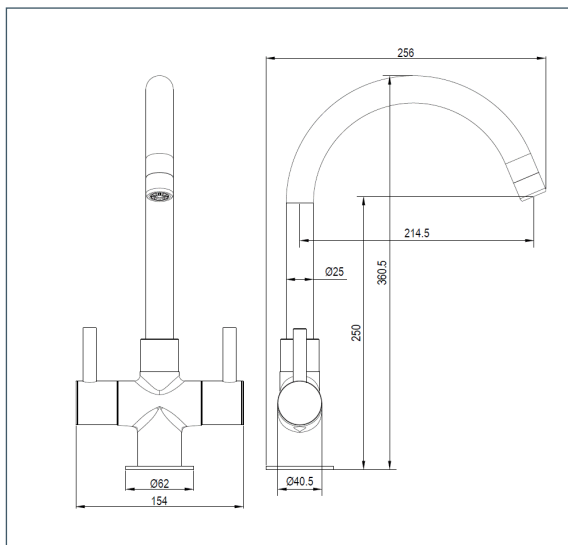

# Metropolis

Metropolis Mono Sink Mixer

Product Code: MET 172

Finish: Chrome

## Features

- Construction:** Brass
- Valve/Cartridge type:** ¼ Turn Ceramic Disc
- Supply:** Suitable For Low Pressure Systems
- Working Pressures:** 0.1 - 5.0 bar
- Inlet connections:** ½" BSP
- Flexi or Copper:** Flexi Tails - M10 - 400mm

## Flow (Bar - l/min, open outlet)

### Spout

Flow 0.1	Flow 0.3	Flow 0.5	Flow 1.0	Flow 2.0	Flow 3.0	Flow 4.0	Flow 5.0
4.3	6.4	8.5	12.3	17.7	21.8	25.2	28.3

2504729

250504024