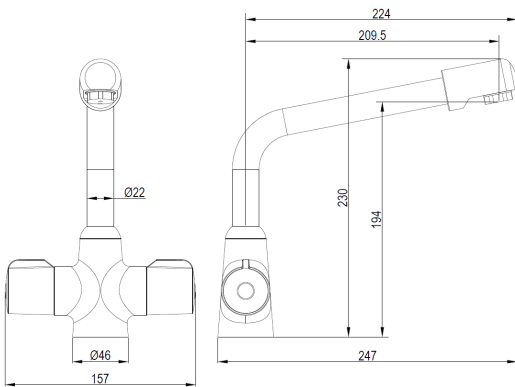

Puffin

Puffin Mono Sink Mixer

Product Code: PUF130/CP

Finish: Chrome

Features

- **Construction:** Brass
- **Valve/Cartridge type:** ¼ Turn Ceramic Disc
- **Supply:** Suitable For Low Pressure Systems
- **Working Pressures:** 0.1 - 5.0 bar
- **Inlet connections:** ½" BSP
- **Flexi or Copper:** Flexi Tails - M12 - 350mm

- Ceramic Disc Handles Ensure A Smooth Operation
- Swivel Spout
- Dual Flow

*Please refer to website for full warranty details.

Flow (Bar - l/min, open outlet)

Spout

Flow 0.1	Flow 0.3	Flow 0.5	Flow 1.0	Flow 2.0	Flow 3.0	Flow 4.0	Flow 5.0
7.6	11.6	15.4	22.4	32.4	40.1	46.5	52.2

2504729

250504025