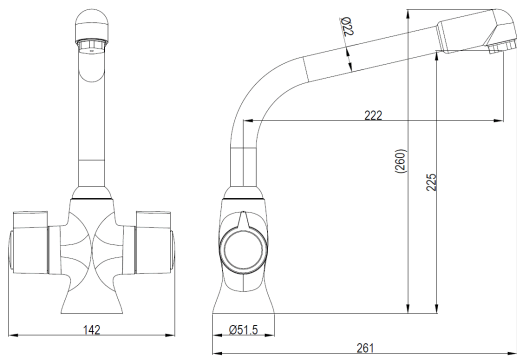

Sauris

Sauris Mono Sink Mixer

Product Code: SMS172

Finish: Chrome

Features

- Construction:** Brass
- Valve/Cartridge type:** ¼ Turn Ceramic Disc
- Supply:** Suitable For Low Pressure Systems
- Working Pressures:** 0.1 - 5.0 bar
- Inlet connections:** 15mm Copper
- Flexi or Copper:** Copper Tails

- Ceramic Disc Handles Ensure A Smooth Operation
- Swivel Spout
- The high spout allows ultimate access to your sink for all your washing up

*Please refer to website for full warranty details.

Flow (Bar - l/min, open outlet)

Spout

Flow 0.1	Flow 0.3	Flow 0.5	Flow 1.0	Flow 2.0	Flow 3.0	Flow 4.0	Flow 5.0
7	10.4	13.9	20.1	28.8	35.5	41.1	46

2504729

250504025