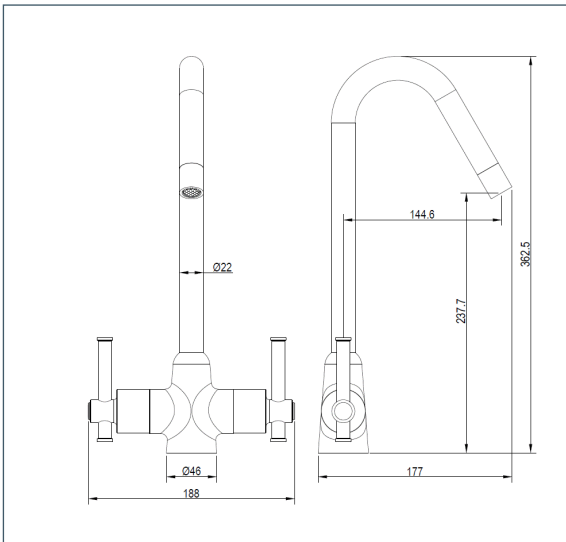

# Taurs

Taurs Mono Sink Mixer

Product Code: TAUR130

Finish: Chrome

## Features

- Construction:** Brass
- Valve/Cartridge type:** ¼ Turn Ceramic Disc
- Supply:** Suitable For Low Pressure Systems
- Working Pressures:** 0.1 - 5.0 bar
- Inlet connections:** ½" BSP
- Flexi or Copper:** Flexi Tails - M12 - 350mm

## Flow (Bar - l/min, open outlet)

### Spout

Flow 0.1	Flow 0.3	Flow 0.5	Flow 1.0	Flow 2.0	Flow 3.0	Flow 4.0	Flow 5.0
6.6	10.2	13.6	19.8	28.6	35.3	40.8	45.8

2504729

250504024