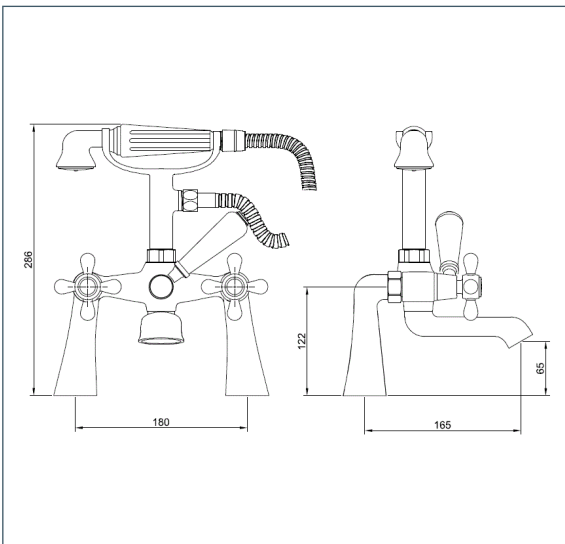

Tudor Range

Tudor Bath Shower Mixer

Product Code: TUD03

Finish: Chrome

Features

- Construction: Brass & ABS Handset
- Valve/Cartridge type: Non-rising Spindle Headworks
- Supply: Suitable For Low Pressure Systems
- Working Pressures: 0.3 - 5.0 bar
- Inlet connections: 3/4" BSP

- Suitable For High & Low Pressure Systems
- Non-Rising Spindle Headworks
- H & C Temperature Indicator
- Single Flow Bath Shower Mixer
- Comes Complete With Single Mode Handset, 1.5m Metal Interlocked Shower Hose & Handset Cradle
- Brass Backnuts
- Handset Cradle Can Be Installed Left Or Right Hand Facing

*Please refer to website for full warranty details.

Flow (Bar - l/min, open outlet)

Spout

Flow 0.1	Flow 0.3	Flow 0.5	Flow 1.0	Flow 2.0	Flow 3.0	Flow 4.0	Flow 5.0
3.7	5.4	7.2	10.3	14.7	17.9	20.6	23

Handset

2.1	3.2	4.3	6.5	9.4	11.8	13.8	15.5
-----	-----	-----	-----	-----	------	------	------

240202081