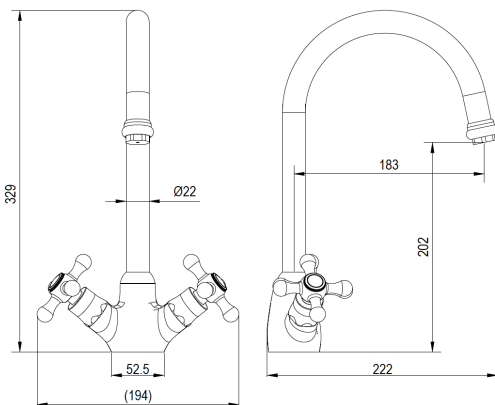

## Features

- Construction:** Brass
- Valve/Cartridge type:** Non-rising Spindle Headworks
- Supply:** Suitable For Low Pressure Systems
- Working Pressures:** 0.1 - 5.0 bar
- Inlet connections:** 15mm Copper
- Flexi or Copper:** Copper Tails -M12

- Classic Monobloc Mixer With Swivel Swan Neck Spout
- Twin Handles For Independent Hot & Cold Flow Control
- The high spout allows ultimate access to your sink for all your washing up
- Dual Flow

\*Please refer to website for full warranty details.

## Flow (Bar - l/min, open outlet)

### Spout

Flow 0.1	Flow 0.3	Flow 0.5	Flow 1.0	Flow 2.0	Flow 3.0	Flow 4.0	Flow 5.0
7.7	11.6	15.6	22.6	32.5	40.2	46.6	52.2

2504729

250504025

[www.deva-uk.com](http://www.deva-uk.com) · 0800 195 1602 · [sales@uk.methven.com](mailto:sales@uk.methven.com)