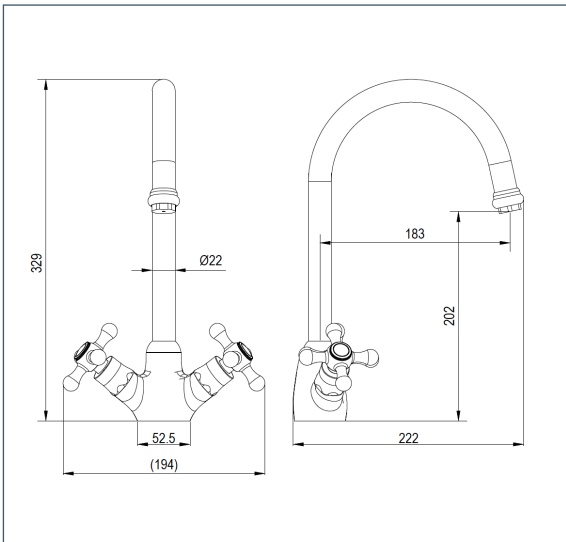

Venetian

Venetian Mono Sink Mixer - Gold

Product Code: SM057/501

Finish: Gold

Features

- Construction:** Brass
- Valve/Cartridge type:** Non-rising Spindle Headworks
- Supply:** Suitable For Low Pressure Systems
- Working Pressures:** 0.1 - 5.0 bar
- Inlet connections:** 15mm Copper
- Flexi or Copper:** Copper Tails -M12

- Classic Monobloc Mixer With Swivel Swan Neck Spout
- Twin Handles For Independent Hot & Cold Flow Control
- The high spout allows ultimate access to your sink for all your washing up
- Dual Flow
- 5 Years Warranty On The Outer Finish

*Please refer to website for full warranty details.

Flow (Bar - l/min, open outlet)

Spout

Flow 0.1	Flow 0.3	Flow 0.5	Flow 1.0	Flow 2.0	Flow 3.0	Flow 4.0	Flow 5.0
7.7	11.6	15.6	22.6	32.5	40.2	46.6	52.2

2504729