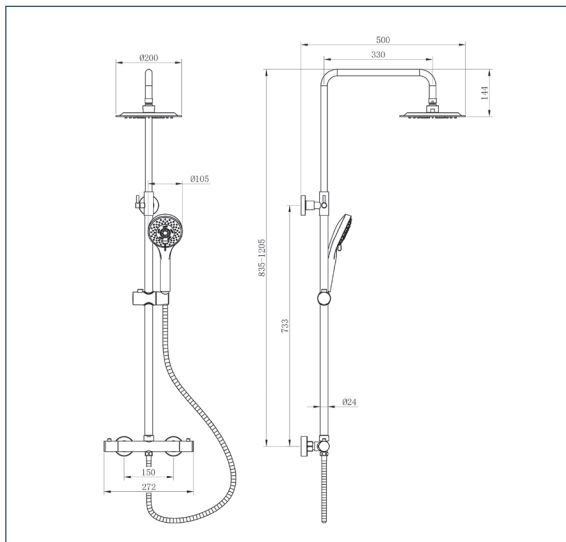

SHOWERS

Showers

Grasmere Thermostatic Diverter Shower - Matte Black

Product Code: GTSDEFBK

Finish: Matte Black

DevaTM by METHVEN

Features

Construction:	Brass & ABS Heads
Shower Valve:	Thermostatic
Supply:	Suitable For Low Pressure Systems
Working Pressures:	0.3 - 5.0 bar
Inlet connections:	15mm Compression
Operation:	Separate Flow And Temperature Controls
Handset Function:	3

- 38° C Temperature Hot Stop With Override Facility
- Built In Diverter To Fixed Head/3 Mode Handset
- Riser Height Can Be Adjusted To Suit Your Bathroom
- Double Interlocked 1.5M Hose
- Includes Easy Fit Connections

*Please refer to website for full warranty details.

Flow (Bar - l/min, open outlet)

Handset

Flow 0.1	Flow 0.3	Flow 0.5	Flow 1.0	Flow 2.0	Flow 3.0	Flow 4.0	Flow 5.0
2.5	4.5	5.2	6.9	10	11.8	14.4	16.5

Overhead

2.2	4.7	5.6	7.6	11.2	13.6	15.6	17.4
-----	-----	-----	-----	------	------	------	------

2304332

www.deva-uk.com · 0800 195 1602 · sales@uk.methven.com