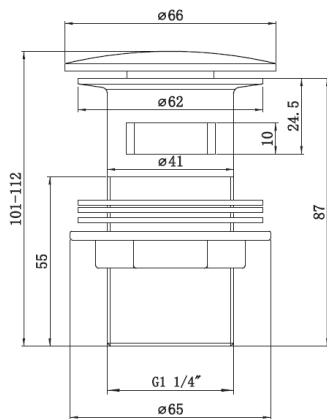

# Waste

1 1/4" Easy Clean Domed Press Top Basin Waste

Product Code: WST14CP

Finish: Chrome

## Features

**Construction:** Brass

**Inlet Connections:** G1 1/4"

- Durable brass construction
- Domed waste cover
- Press top click clack mechanism
- Removable pull out waste cover for easy clean

\*Please refer to website for full warranty details.