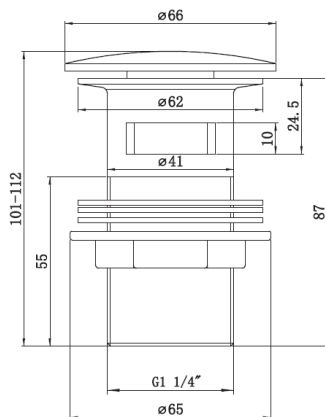

# Waste

1 1/4" Easy Clean Domed Press Top Basin Waste - Matte Black

Product Code: WST14BK

Finish: Matte Black

## Features

**Construction:** Brass

**Inlet Connections:** G1 1/4"

- Durable brass construction
- Domed waste cover
- Press top click clack mechanism
- Removable pull out waste cover for easy clean

\*Please refer to website for full warranty details.