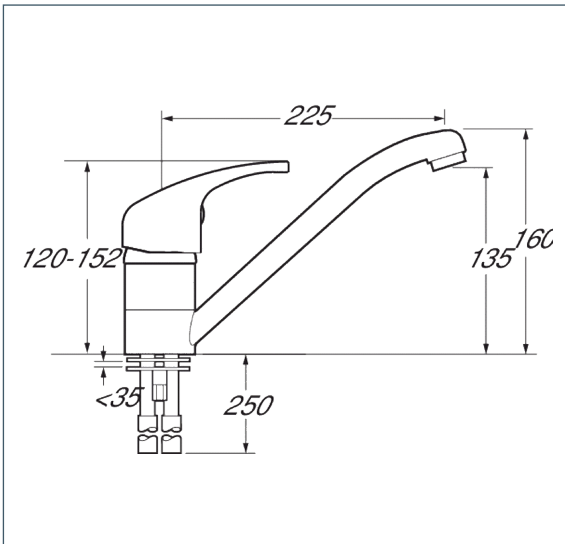

Flow (Bar - l/min, open outlet)

Spout

Flow 0.1	Flow 0.3	Flow 0.5	Flow 1.0	Flow 2.0	Flow 3.0	Flow 4.0	Flow 5.0
3.9	6.2	8.4	12.2	17.5	21.6	25	28

2006738

2009306

12 YEAR GUARANTEE
ON ALL DEVA CHROME TAPS
*TERMS APPLY