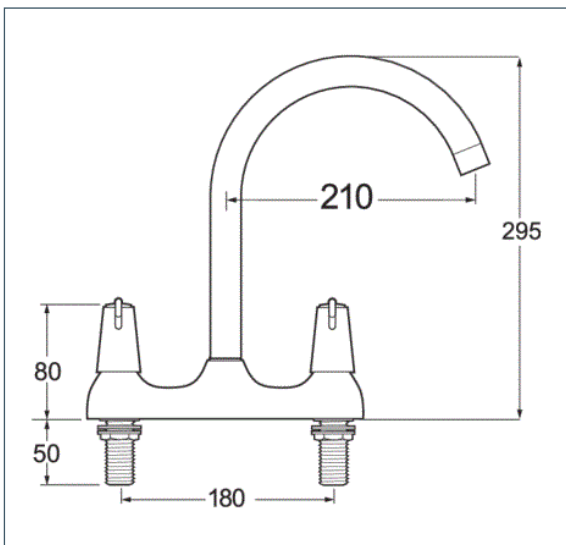

Lever

Lever Action Deck Mounted Sink Mixer

Product Code: DLT172

Finish: Chrome

Features

- Construction:** Brass
- Valve/Cartridge type:** Ceramic Disc
- Supply:** Suitable For All Plumbing Systems
- Working Pressures:** 0.1 - 5.0 bar
- Inlet connections:** 1/2" BSP
- Flexi or Copper:** N/A

- Swivel Spout
- Dual Flow

*Please refer to website for full warranty details.

Flow (Bar - l/min, open outlet)

Spout

Flow 0.1	Flow 0.3	Flow 0.5	Flow 1.0	Flow 2.0	Flow 3.0	Flow 4.0	Flow 5.0
7.4	11.9	16.6	24.9	35.2	41.4	44.6	45.9