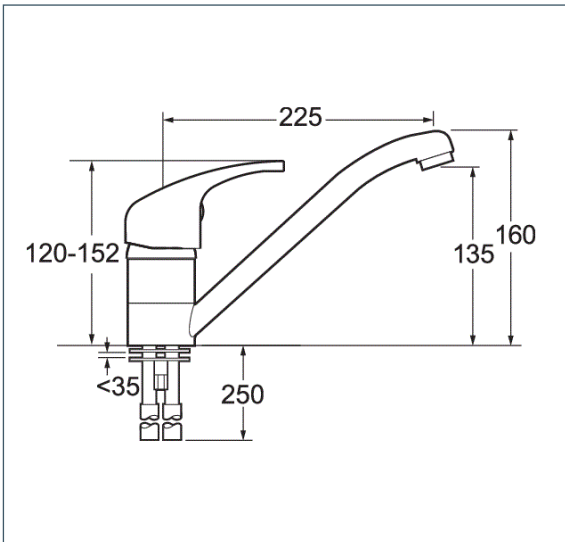

Lace Range

Lace mono sink mixer

Product Code: LACE171

Finish: Chrome

Features

- Construction:** Brass
- Valve/Cartridge type:** Ceramic Cartridge
- Supply:** Suitable For All Plumbing Systems
- Working Pressures:** 0.1 - 5.0 bar
- Inlet connections:** 15mm Copper
- Flexi or Copper:** Copper Tails

Flow (Bar - l/min, open outlet)

Spout

| Flow 0.1 | Flow 0.3 | Flow 0.5 | Flow 1.0 | Flow 2.0 | Flow 3.0 | Flow 4.0 | Flow 5.0 |
|----------|----------|----------|----------|----------|----------|----------|----------|
| 3.9 | 6.2 | 8.4 | 12.2 | 17.5 | 21.6 | 25 | 28 |

2006738

2009306

12 YEAR GUARANTEE
ON ALL DEVA CHROME TAPS
*TERMS APPLY