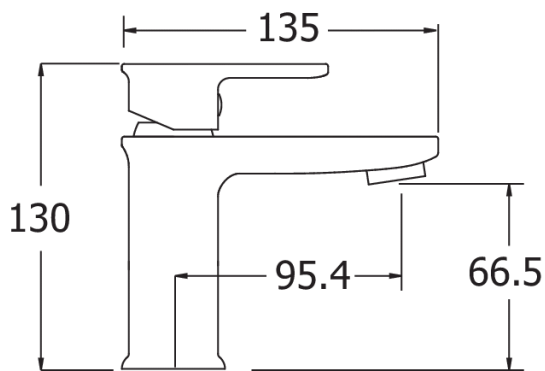

*Please refer to website for full warranty details.