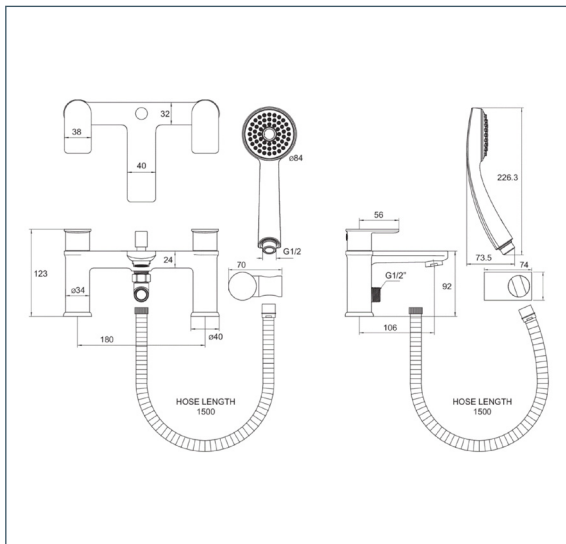

Zonos

Zonos Deck Mounted Bath Shower Mixer

Product Code: ZON106

Finish: Chrome

Features

Construction:	Brass
Valve/Cartridge type:	N/A
Supply:	Suitable For All Plumbing Systems
Working Pressures:	0.3 - 5.0 bar
Inlet connections:	3/4" BSP

- Comes Complete with Single Mode Handset and Wall Bracket
- 1/4 turn ceramic handleless ensure a smooth operation
- Products which are easy to use by all the family
- Single mode handset
- In full colour packaging

*Please refer to website for full warranty details.

Flow (Bar - l/min, open outlet)

Spout

Flow 0.1	Flow 0.3	Flow 0.5	Flow 1.0	Flow 2.0	Flow 3.0	Flow 4.0	Flow 5.0
3.4	5.2	6.8	9.8	14	17.1	19.8	22.2

Handset

2.1	3.5	4.7	7.1	10.6	13.4	16.5	18.9
-----	-----	-----	-----	------	------	------	------

1905025

**12 YEAR
GUARANTEE**

ON ALL DEVA
CHROME TAPS

*TERMS APPLY