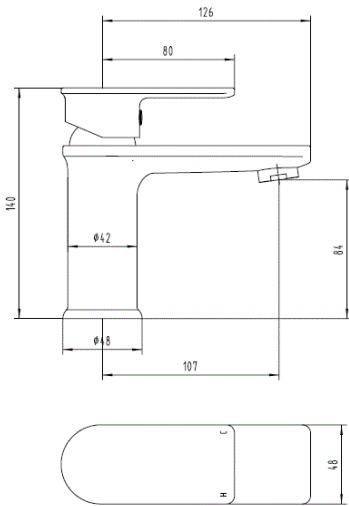

Zonos

Zonos Mono Basin Mixer

Product Code: ZON113

Finish: Chrome

Features

- **Construction:** Brass
- **Valve/Cartridge type:** N/A
- **Supply:** Suitable For All Plumbing Systems
- **Working Pressures:** 0.1 - 5.0 bar
- **Inlet connections:** 1/2" BSP
- **Flexi or Copper:** Flexi Tails

- Ceramic Cartridge for smooth operation
- Comes Complete with Press Top Waste
- Products which are easy to use by all the family
- In full colour packaging

*Please refer to website for full warranty details.

Flow (Bar - l/min, open outlet)

Spout

Flow 0.1	Flow 0.3	Flow 0.5	Flow 1.0	Flow 2.0	Flow 3.0	Flow 4.0	Flow 5.0
2.7	4.2	5.6	8.1	11.6	14.3	16.5	18.5

1906073

**12 YEAR
GUARANTEE**
ON ALL DEVA
CHROME TAPS

*TERMS APPLY