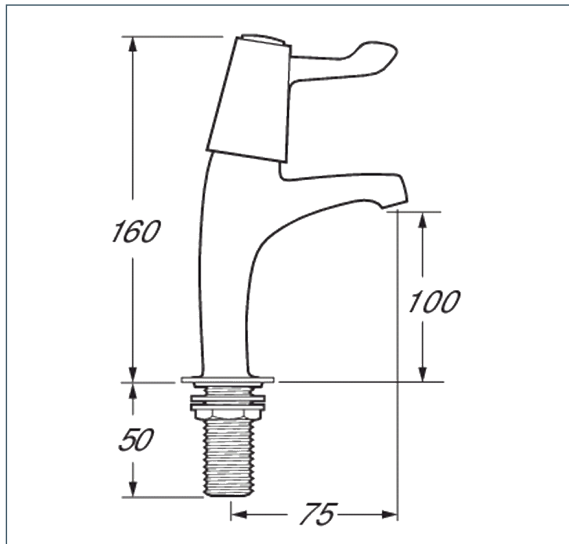

Deva Lever Range

Lever action sink taps with 6 levers**

Product Code: DLV103

Finish: Chrome

Features

- Construction: Brass
- Valve/Cartridge type: Ceramic Disc
- Supply: Suitable for all plumbing systems
- Working Pressures: 0.1 - 5.0 bar
- Inlet connections: 1/2" BSP
- Flexi or Copper: Plastic Backnuts

- Ceramic disc handles ensure a smooth operation
- Products which are easy to use by all the family

Flow (Bar - l/min, open outlet)

Spout

Flow 0.1	Flow 0.3	Flow 0.5	Flow 1.0	Flow 2.0	Flow 3.0	Flow 4.0	Flow 5.0
5.5	10	13	16	20	25	30	34

2003751

2006806

12 YEAR GUARANTEE
ON ALL DEVA CHROME TAPS
*TERMS APPLY