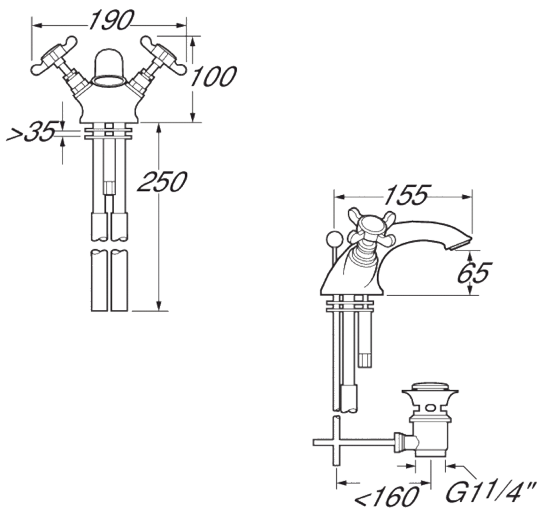

## Coronation gold mono basin mixer with pop up waste

Product Code: CR24/501

Finish: Gold

### Features

- Construction:** Brass
- Valve/Cartridge type:** Standard
- Supply:** Suitable For All Plumbing Systems
- Working Pressures:** 0.1 - 5.0 bar
- Inlet connections:** 15mm Copper
- Flexi or Copper:** Copper Tails

### Flow (Bar - l/min, open outlet)