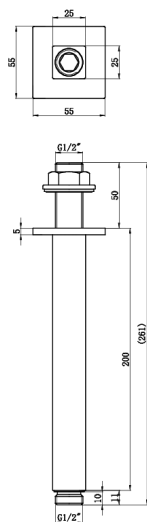

SHOWERS

Shower Arm

Square Ceiling Shower Arm 200mm

Product Code: ARMC04

Finish: Chrome

DevaTM by METHVEN

Features

Construction: Brass
Inlet Connections: 1/2" BSP

- Sleek Contemporary Design
- Brass construction
- Pair with a round or square shower head

*Please refer to website for full warranty details.

www.deva-uk.com · 0800 195 1602 · sales@uk.methven.com