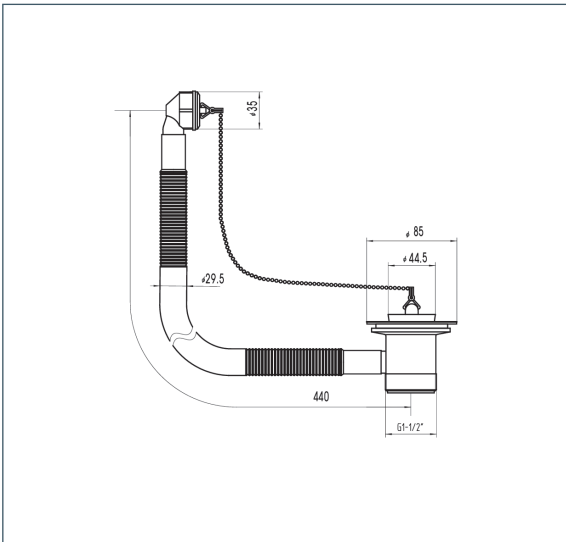

Sink Waste

1.5" Sink Waste With Overflow

Product Code:FOV412

Finish: Chrome

Features

Construction: Stainless Steel & ABS

Inlet Connections: 1 1/2" BSP

*Please refer to website for full warranty details.