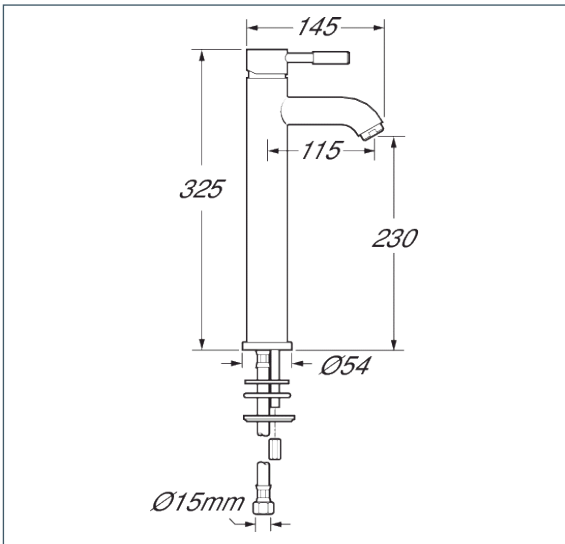

Vision

Vision tall mono basin mixer

Product Code: VSN113/EX

Finish: Chrome

Features

- Construction:** Brass
- Valve/Cartridge type:** Ceramic Cartridge
- Supply:** Suitable For All Plumbing Systems
- Working Pressures:** 0.1 - 5.0 bar
- Inlet connections:** 1/2" BSP
- Flexi or Copper:** Flexi Tails - M10

- Ceramic Cartridge For Smooth Operation
- Tilt And Turn Temperature And Flow Control
- Products Which Are Easy To Use By All The Family

*Please refer to website for full warranty details.

Flow (Bar - l/min, open outlet)

Spout

Flow 0.1	Flow 0.3	Flow 0.5	Flow 1.0	Flow 2.0	Flow 3.0	Flow 4.0	Flow 5.0
4	6	7.9	11.4	16.3	20.1	23.2	26

2005715

2005319