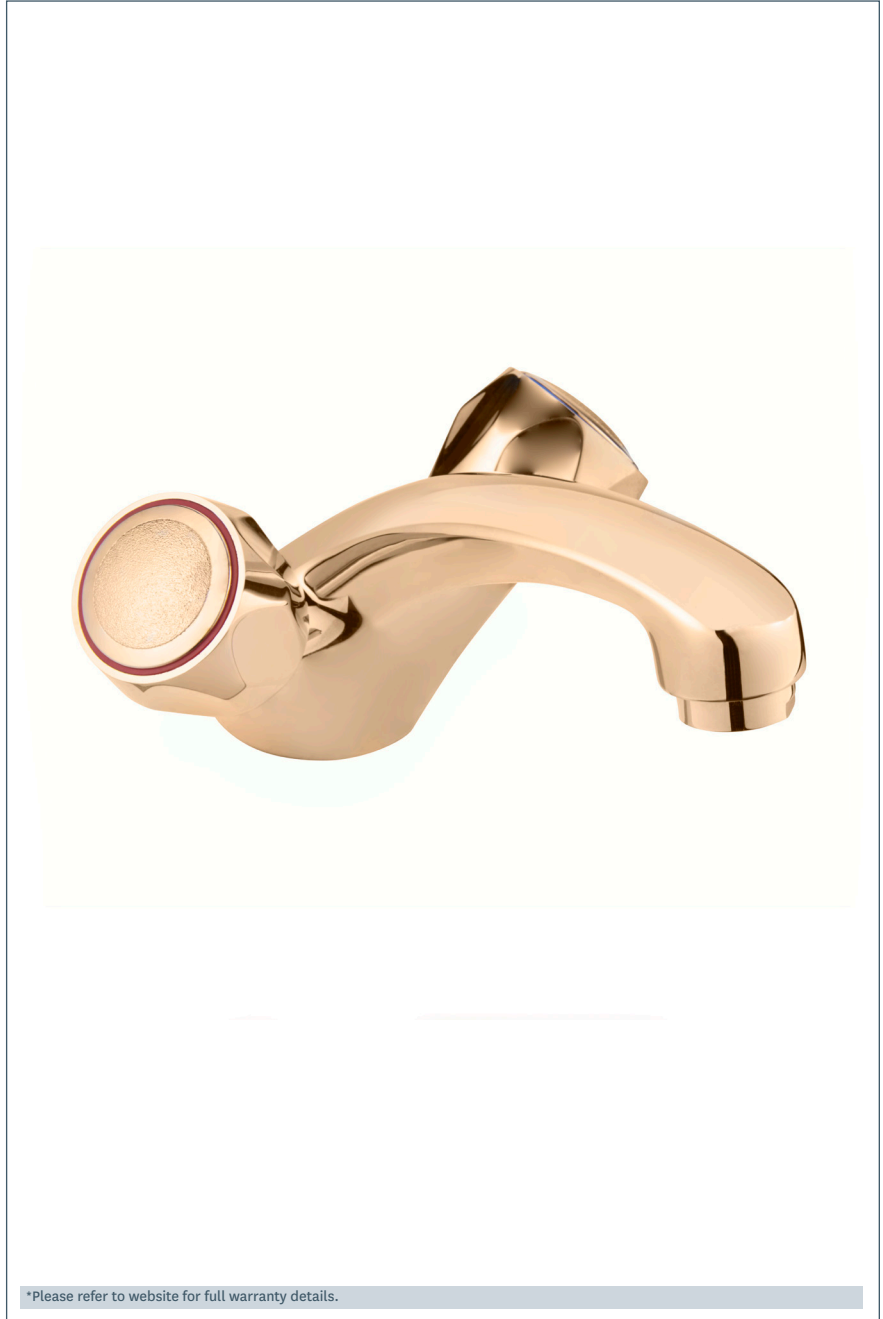

Profile

Profile gold mono basin mixer with pop up waste

Product Code: DCM113/501

Finish: Gold

Features

- Construction:** Brass
- Valve/Cartridge type:** Standard
- Supply:** Suitable For All Plumbing Systems
- Working Pressures:** 0.1 - 5.0 bar
- Inlet connections:** 15mm Copper
- Flexi or Copper:** Copper Tails

· Includes Lever Operated Pop Up Waste

*Please refer to website for full warranty details.

Flow (Bar - l/min, open outlet)

Spout

Flow 0.1	Flow 0.3	Flow 0.5	Flow 1.0	Flow 2.0	Flow 3.0	Flow 4.0	Flow 5.0
7.2	11	14.7	21.4	31	38.1	43.5	47.7