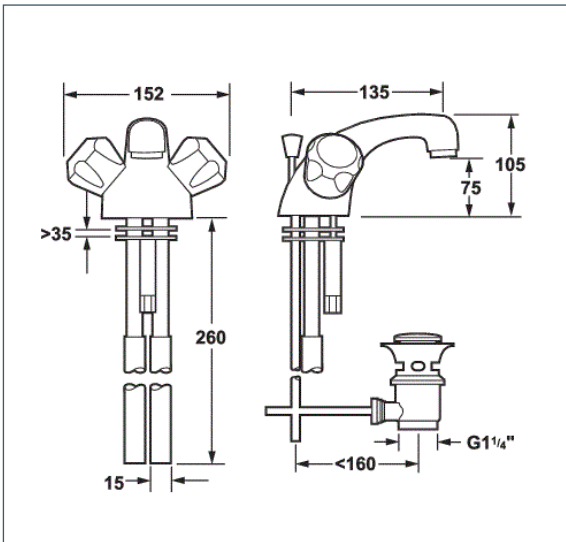

Profile

Profile gold mono basin mixer with pop up waste

Product Code: DCM113/501

Finish: Gold

Features

- Construction:** Brass
- Valve/Cartridge type:** Standard
- Supply:** Suitable For All Plumbing Systems
- Working Pressures:** 0.1 - 5.0 bar
- Inlet connections:** 15mm Copper
- Flexi or Copper:** Copper Tails

· Includes Lever Operated Pop Up Waste

*Please refer to website for full warranty details.

Flow (Bar - l/min, open outlet)

Spout

Flow 0.1	Flow 0.3	Flow 0.5	Flow 1.0	Flow 2.0	Flow 3.0	Flow 4.0	Flow 5.0
7.2	11	14.7	21.4	31	38.1	43.5	47.7