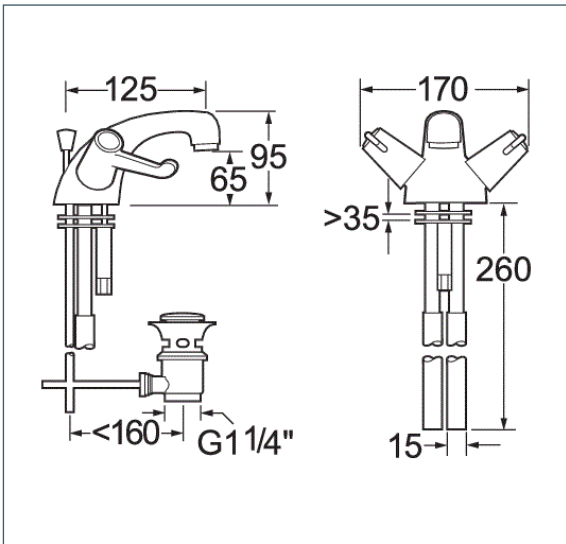

Lever

Lever Action Basin Mixer With Pop Up Waste

Product Code: DLT113

Finish: Chrome

Features

- Construction:** Brass
- Valve/Cartridge type:** Ceramic Disc
- Supply:** Suitable For All Plumbing Systems
- Working Pressures:** 0.1 - 5.0 bar
- Inlet connections:** 15mm Copper
- Flexi or Copper:** Copper Tails

- 1/4 Turn Ceramic Disc Handles Ensure A Smooth Operation
- Includes Lever Operated Pop Up Waste
- Products Which Are Easy To Use By All The Family

*Please refer to website for full warranty details.

Flow (Bar - l/min, open outlet)

Spout

Flow 0.1	Flow 0.3	Flow 0.5	Flow 1.0	Flow 2.0	Flow 3.0	Flow 4.0	Flow 5.0
6.4	9.9	13.3	19.4	28.1	34.8	40.4	45.5

2003801

2212347