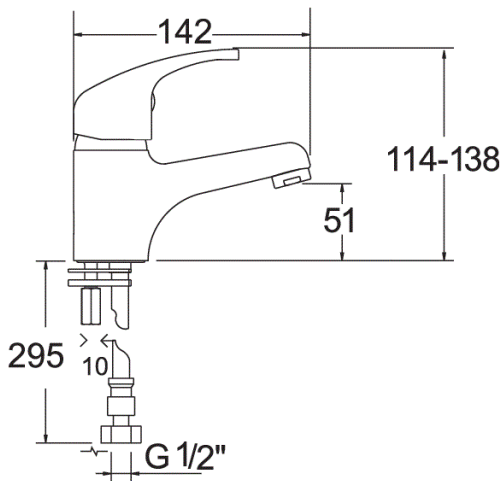

Adore Range

Adore Mono Basin Mixer Gold

Product Code: ADORE113/501

Finish: Gold

Features

Construction:	Brass
Valve/Cartridge type:	Ceramic Cartridge
Supply:	Suitable for all plumbing systems
Working Pressures:	0.2 - 5.0 bar
Inlet connections:	1/2" BSP
Flexi or Copper:	Flexi Tails

- Ceramic cartridge for smooth operation
- Tilt and turn temperature and flow control
- Comes complete with press top waste
- Products which are easy to use by all the family

*Please refer to website for full warranty details.

Flow (Bar - l/min, open outlet)

Spout

Flow 0.1	Flow 0.3	Flow 0.5	Flow 1.0	Flow 2.0	Flow 3.0	Flow 4.0	Flow 5.0
4.9	8.6	11	15.8	22.3	27.2		

2003759

2004312