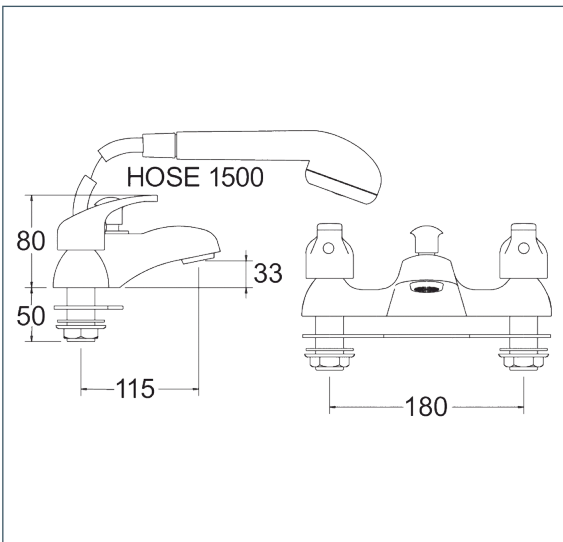

Adore

Adore Deck Mounted Bath Shower Mixer Gold

Product Code: ADORE106/501

Finish: Gold

Features

- Construction: Brass & ABS
- Valve/Cartridge type: Ceramic Disc
- Supply: Suitable for high pressure only
- Working Pressures: 0.5 - 5.0 bar
- Inlet connections: 3/4" BSP

- Comes complete with single mode shower kit and wall bracket
- 1/4 turn ceramic handles ensure a smooth operation
- Single mode handset
- Products which are easy to use by all the family

*Please refer to website for full warranty details.

Flow (Bar - l/min, open outlet)

Spout

Flow 0.1	Flow 0.3	Flow 0.5	Flow 1.0	Flow 2.0	Flow 3.0	Flow 4.0	Flow 5.0
N/A	N/A	17.1	25.1	36.8	49		

Handset

2.3	4.8	6	8.8	12.9	16.8		
-----	-----	---	-----	------	------	--	--